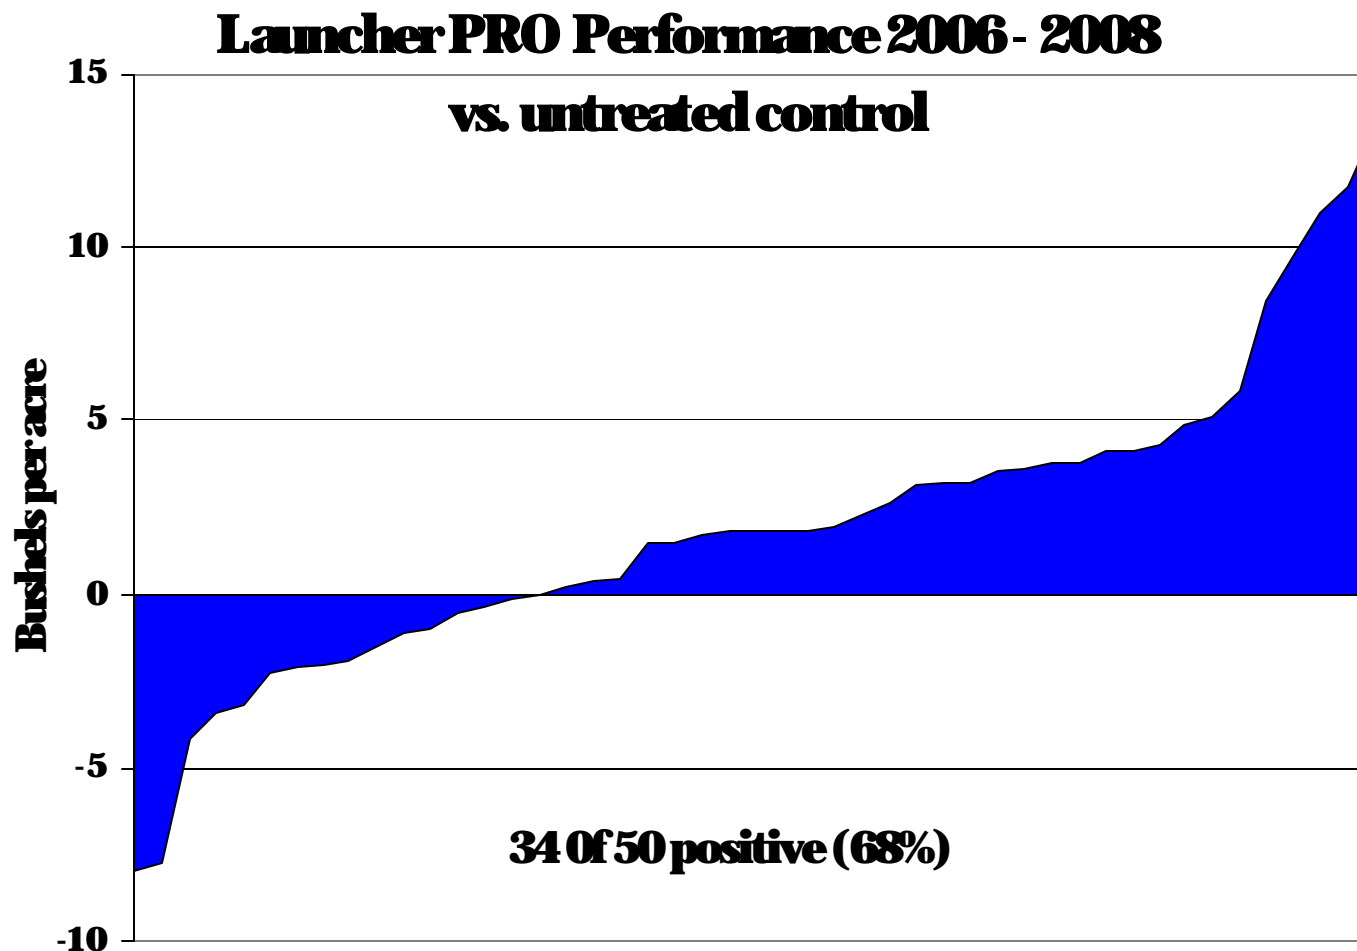

Launcher PRO Positive Response vs. Untreated Control

Launcher PRO

Results. Expect it.

Cooperators:

2006

University of Illinois

Purdue University

South Dakota State University