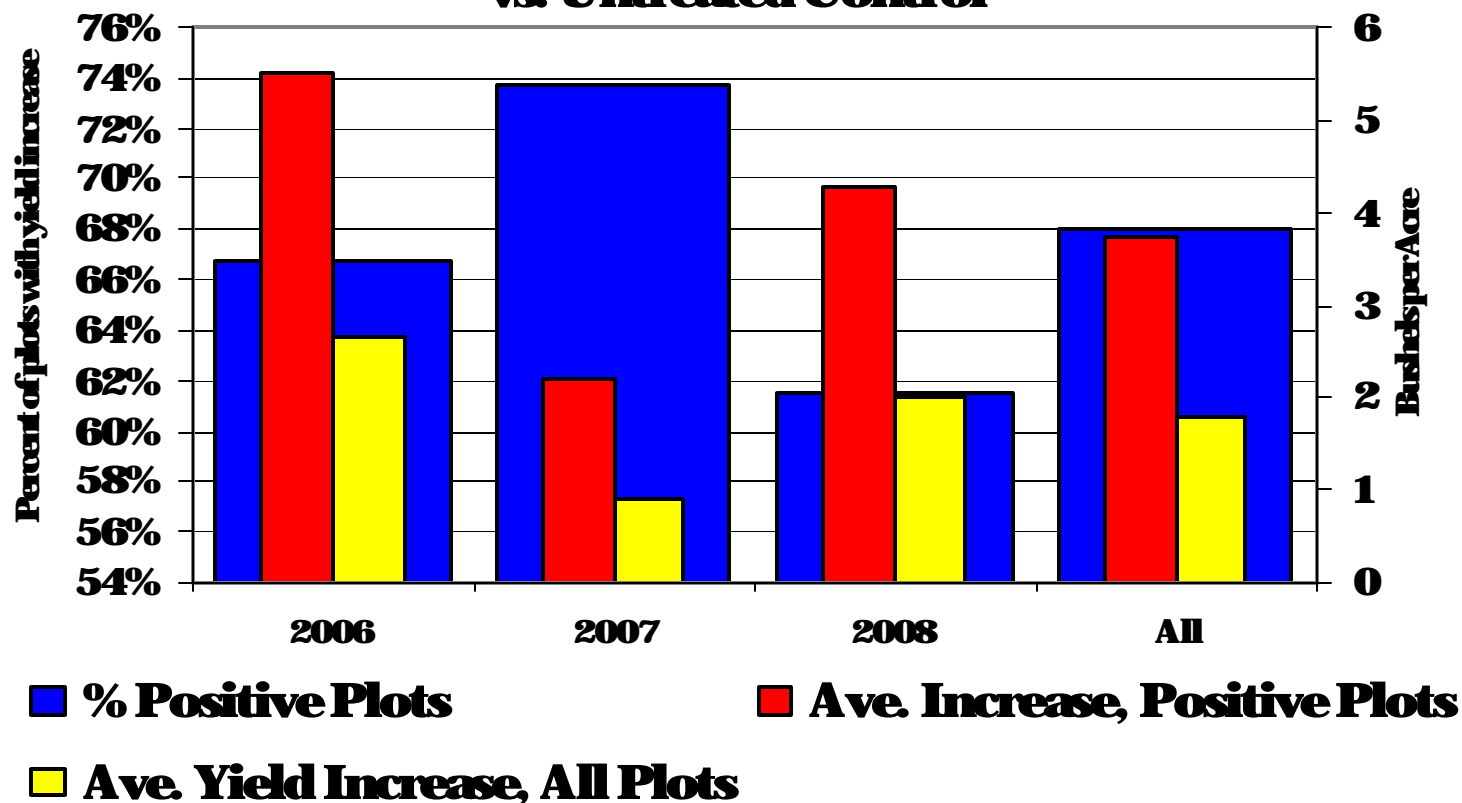

Launcher PRO Positive Response vs. Untreated Control

Launcher PRO

Results. Expect it.

Cooperators:

2006

University of Illinois

Purdue University

South Dakota State University