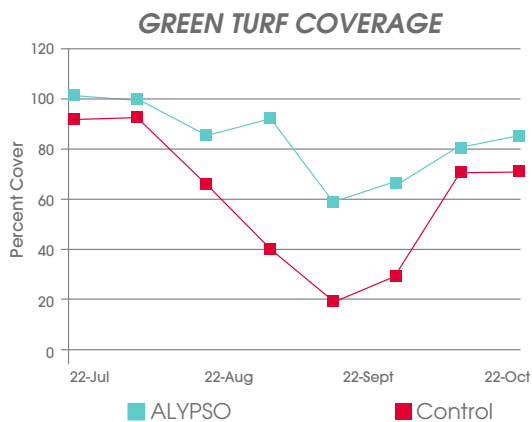

Alypso is a trademark of Precision Laboratories, LLC

Specialized chemistries that enhance plants, seeds, soil and water.
1429 S. Shields Drive • Waukegan, IL 60085 • (800) 323.6280 • www.precisionlab.com

© 2016, Precision Laboratories TBT154

PRECISION
LABORATORIES
Results.Expect it.™