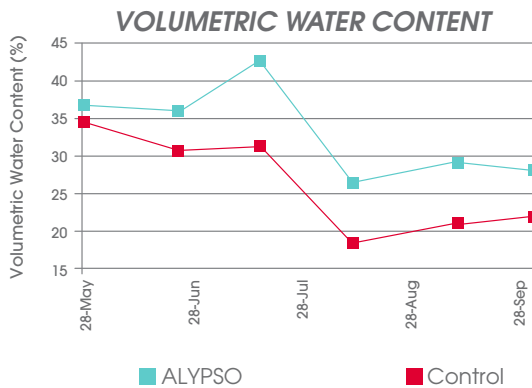

USE RATES

- Injection – 1 pint per acre
- Spray – .36 to .5 ounces per 1,000 square feet

PACKAGING

- 2 x 2.5 gallons per case
- 20 gallon drum

ALYPSO™

PERFORMANCE DATA

Enhancing water availability with Alypso shows positive effects in trials conducted on Bermudagrass plots at New Mexico State University.

Turfgrass stress is assessed by measuring the amount of red and infrared light reflected from the turf plant. Higher numbers equate a healthier and less-stressed plant. Applications of Alypso reduced turf stress during simulated extreme drought conditions.

**Turf stress measured at 50% evapotranspiration with a GreenSeeker Hand Held™ Optical Sensor Unit Model 505*

Volumetric water content measures water available to the plant. Applications of Alypso increase volumetric water content in soil at a depth of 0-10 cm, as indicated throughout the entire trial period.