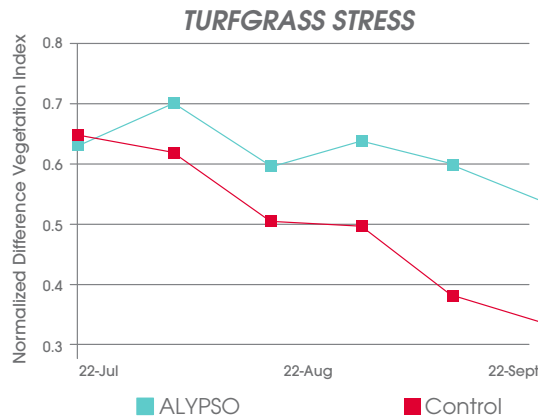

USE RATES

- Injection – 1 pint per acre
- Spray – .36 to .5 ounces per 1,000 square feet

PACKAGING

- 2 x 2.5 gallons per case
- 20 gallon drum

ALYPSO™

PERFORMANCE DATA

Enhancing water availability with Alypso shows positive effects in trials conducted on Bermudagrass plots at New Mexico State University.

Turfgrass stress is assessed by measuring the amount of red and infrared light reflected from the turf plant. Higher numbers equate a healthier and less-stressed plant. Applications of Alypso reduced turf stress during simulated extreme drought conditions.

**Turf stress measured at 50% evapotranspiration with a GreenSeeker Hand Held™ Optical Sensor Unit Model 505*

Volumetric water content measures water available to the plant. Applications of Alypso increase volumetric water content in soil at a depth of 0-10 cm, as indicated throughout the entire trial period.

**Volumetric water content measured with a Field Scout TDR 300 Probe at a depth of 0-10cm*

More green turf coverage indicates healthier turfgrass. Turf plots subjected to extreme drought conditions show Alypso creates a greater green turf coverage area.