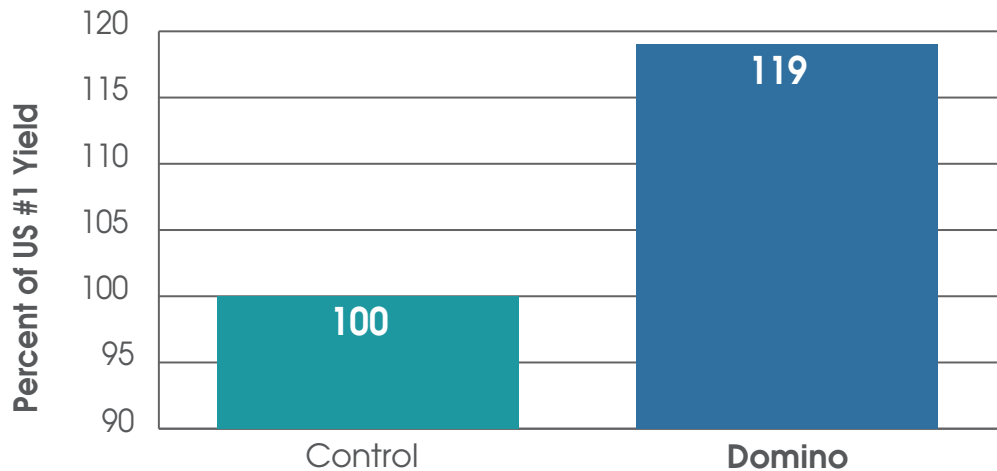

# 19%

US #1 potato yield increased by  
19% with DOMINO

Irrigation water injected with DOMINO was applied to  
potatoes grown on a sloping, silt loam soil.

Trials were conducted by Dr. Howard Neibling at The University of Idaho. All crops were grown in silt loam soils. Plots were treated with Domino through an irrigation system. Initial treatment was 1 quart per acre, followed by 3 applications at 1 pint per acre every 30 days.