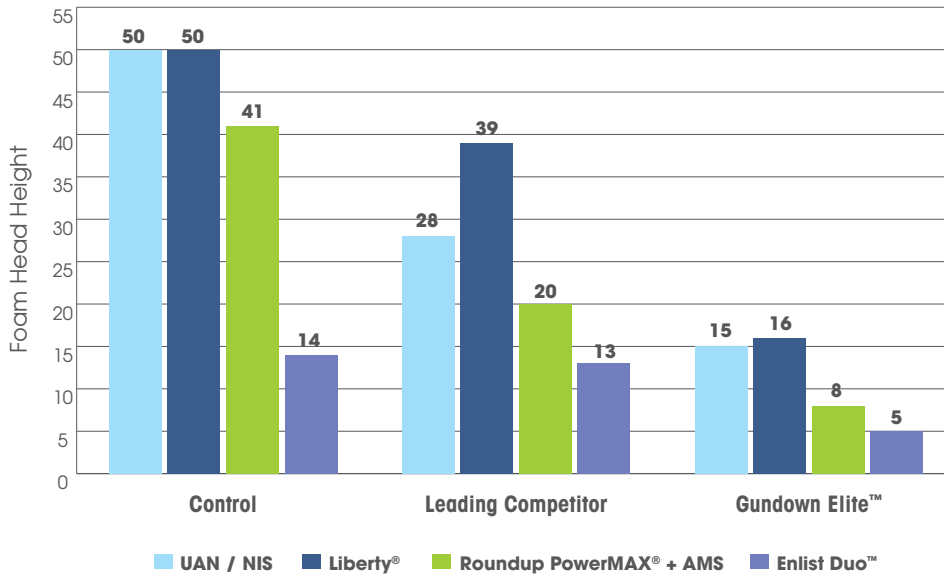

GUNDOWN ELITE™

ANTIFOAMING AND DEFOAMING AGENT

GUNDOWN ELITE™ aggressively suppresses initial foam build-up under agitation and quickly neutralizes established foam in the widest possible range of pesticide and/or fertilizer tank mixes.

GUNDOWN ELITE significantly reduces foam spillovers and sprayer refilling time compared to other defoaming agents.

WHAT MAKES GUNDOWN ELITE BETTER:

- ✓ **SUPERIOR FOAM SUPPRESSION**
 - Less foam build-up during sprayer filling and operation
 - Less risk of pump cavitation while spraying
- ✓ **FASTER DEFOAMING TECHNOLOGY**
 - Works in seconds to save time and money
- ✓ **COMPATIBLE AND EFFECTIVE IN THE WIDEST RANGE OF TANK MIXES**
 - Excellent defoaming with Liberty®, Enlist™ Duo and RoundUp PowerMax®
 - Superior performance in UAN fertilizer applications
- ✓ **EASY TO USE AND STORE**
 - Concentrated formulation works at low use rates
 - Disperses quickly, even at cold temperatures
 - Stable freeze/thaw formulation requires no special storage

USE RATES:

- 0.5 – 4 oz./100 gal.

PACKAGING:

- 12 x 1 quarts per case
- 4 x 1 gallons per case

GUNDOWN ELITE™

PERFORMANCE DATA

INITIAL FOAM SUPPRESSION (during agitation)

GUNDOWN ELITE immediately starts working in the sprayer to take foam out of the way before it becomes a problem. This helps ensure faster fill-ups and fewer spills.

SPEED OF PERFORMANCE (15 seconds after agitation)

GUNDOWN ELITE finishes off foam faster than competitive products so applicators and mixers use less defoamer, reduce defoamer expenses and get back to spraying faster.