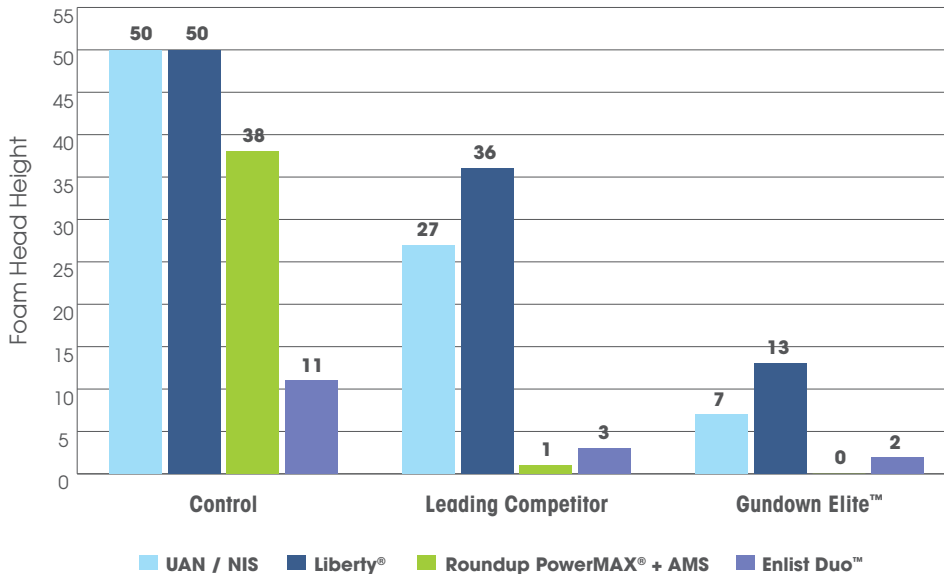

GUNDOWN ELITE™

ANTIFOAMING AND DEFOAMING AGENT

GUNDOWN ELITE™ aggressively suppresses initial foam build-up under agitation and quickly neutralizes established foam in the widest possible range of pesticide and/or fertilizer tank mixes.

GUNDOWN ELITE significantly reduces foam spillovers and sprayer refilling time compared to other defoaming agents.

WHAT MAKES GUNDOWN ELITE BETTER:

- ✓ **SUPERIOR FOAM SUPPRESSION**
 - Less foam build-up during sprayer filling and operation
 - Less risk of pump cavitation while spraying
- ✓ **FASTER DEFOAMING TECHNOLOGY**
 - Works in seconds to save time and money
- ✓ **COMPATIBLE AND EFFECTIVE IN THE WIDEST RANGE OF TANK MIXES**
 - Excellent defoaming with Liberty®, Enlist™ Duo and RoundUp PowerMax®
 - Superior performance in UAN fertilizer applications
- ✓ **EASY TO USE AND STORE**
 - Concentrated formulation works at low use rates
 - Disperses quickly, even at cold temperatures
 - Stable freeze/thaw formulation requires no special storage

USE RATES:

- 0.5 – 4 oz./100 gal.

PACKAGING:

- 12 x 1 quarts per case
- 4 x 1 gallons per case

GUNDOWN ELITE™

PERFORMANCE DATA

INITIAL FOAM SUPPRESSION (during agitation)

GUNDOWN ELITE immediately starts working in the sprayer to take foam out of the way before it becomes a problem. This helps ensure faster fill-ups and fewer spills.

SPEED OF PERFORMANCE (15 seconds after agitation)

GUNDOWN ELITE finishes off foam faster than competitive products so applicators and mixers use less defoamer, reduce defoamer expenses and get back to spraying faster.