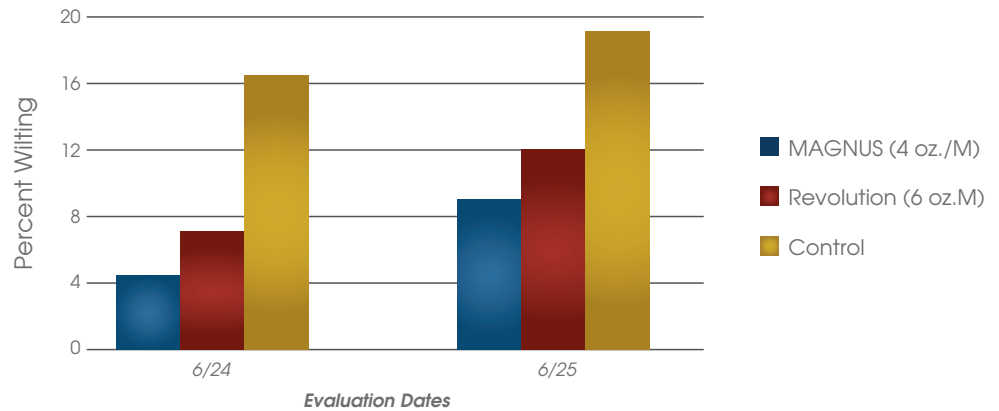

MAGNUS & REVOLUTION—TURF WILT
Virginia Polytechnic Institute and State University

Magnus is a trademark of Precision Laboratories, LLC
Revolution is a registered trademark of Aquatrols®

Specialized chemistries that enhance plants, seeds, soil and water.
1429 S. Shields Drive • Waukegan, IL 60085 • (800) 323.6280 • www.precisionlab.com

© 2017, Precision Laboratories PB132-WM