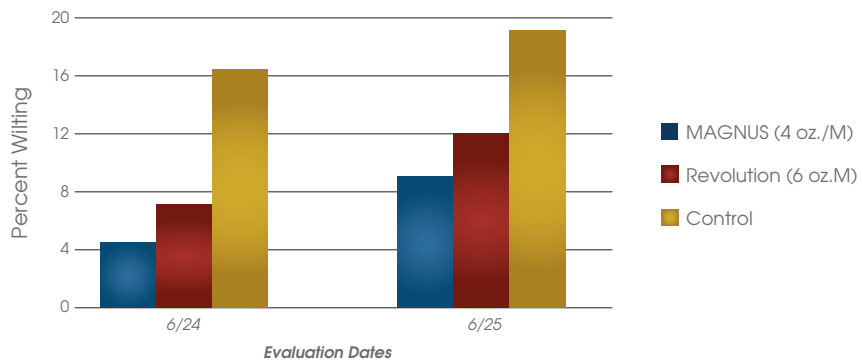

MAGNUS & REVOLUTION—TURF WILT Virginia Polytechnic Institute and State University

Magnus is a trademark of Precision Laboratories, LLC
Revolution is a registered trademark of Aquatrols®

Specialized chemistries that enhance plants, seeds, soil and water.
1429 S. Shields Drive • Waukegan, IL 60085 • (800) 323.6280 • www.precisionlab.com

© 2017, Precision Laboratories PB132-WM