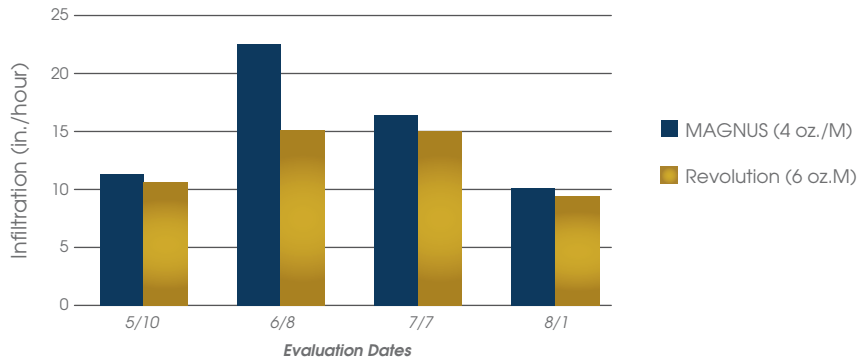

MAGNUS™

MAGNUS AND WATER MANAGEMENT

- Faster infiltration means dryer surfaces, reduced leaf-wetness and uniform soil moisture for firmer, healthier turf.
- Reducing wilt frees time and labor needed to treat localized dry spots.
- Magnus offers improved performance at one-half the cost of Revolution®.

MAGNUS & REVOLUTION—WATER INFILTRATION Virginia Polytechnic Institute and State University