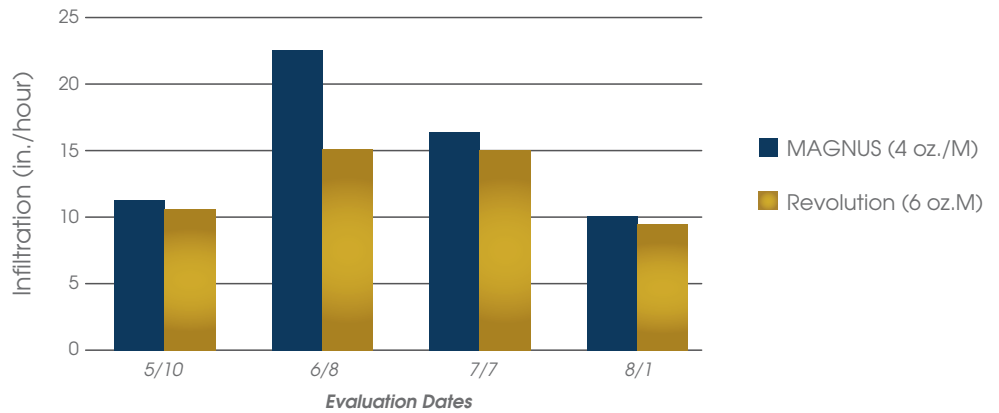

MAGNUS™

MAGNUS AND WATER MANAGEMENT

- Faster infiltration means dryer surfaces, reduced leaf-wetness and uniform soil moisture for firmer, healthier turf.
- Reducing wilt frees time and labor needed to treat localized dry spots.
- Magnus offers improved performance at one-half the cost of Revolution®.

MAGNUS & REVOLUTION—WATER INFILTRATION
Virginia Polytechnic Institute and State University