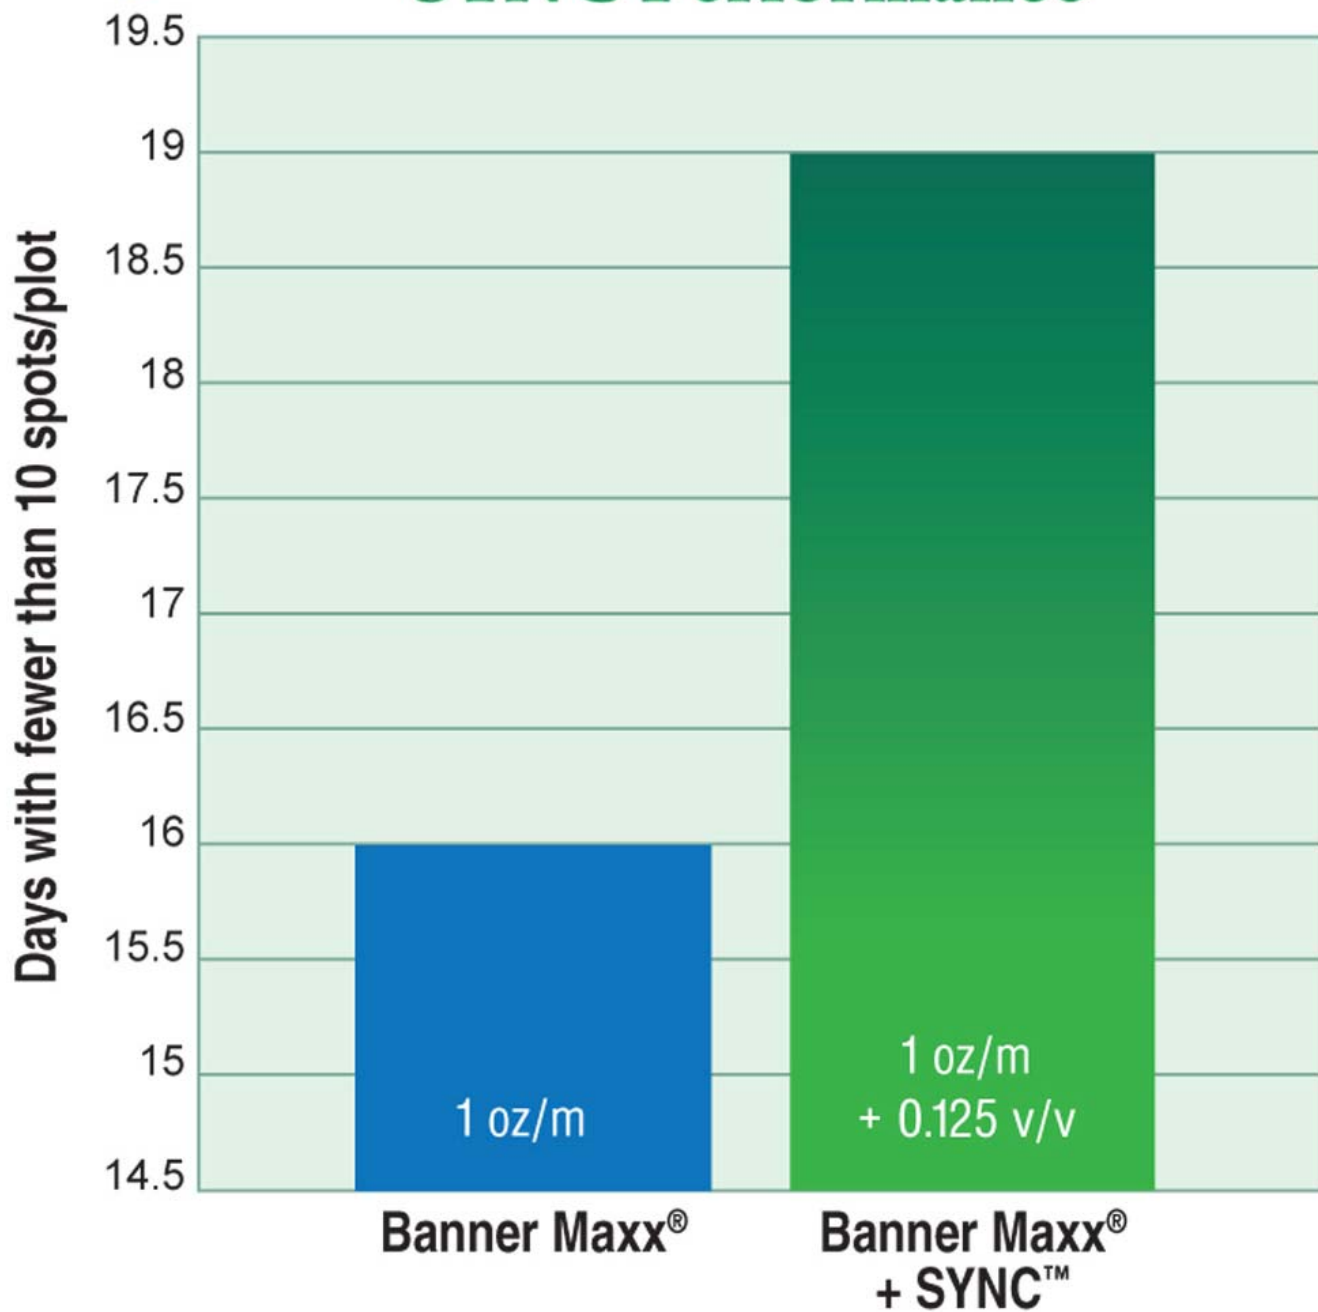

UNEXPECTED

EXPECTED

**19% longer control
with SYNC**

SYNC Performance

Dollar Leaf Spot on Creeping Bentgrass Fairway
Rutgers, 2006