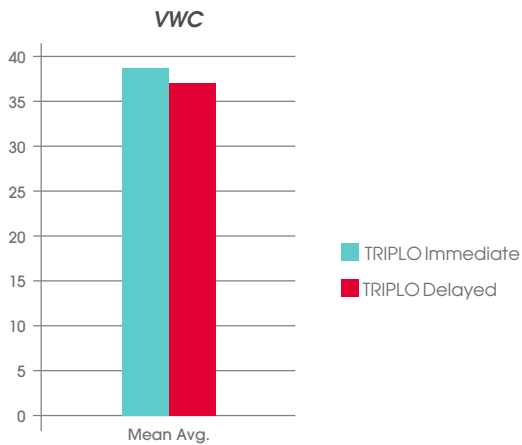

TRIPLO™

PERFORMANCE DATA

PLANT QUALITY & HEALTH

Healthy turfgrass is more aesthetically pleasing to players and customers. The quality of turf plots treated with TRIPLO at Purdue University was superior to that of the quality of untreated plots.

POST-APPLICATION IRRIGATION

The performance of some products can be negatively affected by delayed irrigation after application. Research conducted in Utah shows that delayed irrigation did not affect the volumetric water content of soils treated with TRIPLO.

TURF COVER

Localized dry spot reduces turfgrass cover and negatively affects the aesthetics and playability of turf surfaces. TRIPLO treatments on turfgrass in Utah had superior cover compared to the untreated control.