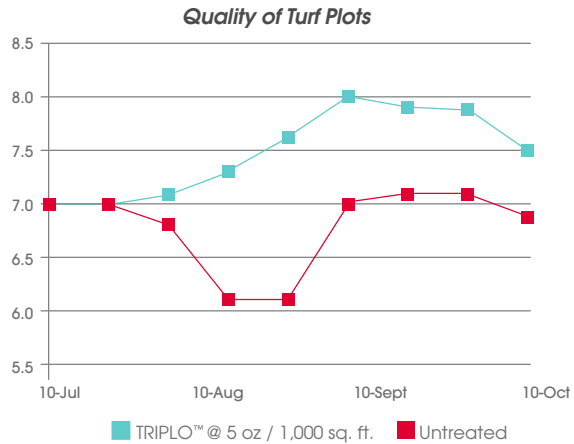

TRIPLO™

PERFORMANCE DATA

PLANT QUALITY & HEALTH

Healthy turfgrass is more aesthetically pleasing to players and customers. The quality of turf plots treated with TRIPLO at Purdue University was superior to that of the quality of untreated plots.

POST-APPLICATION IRRIGATION

The performance of some products can be negatively affected by delayed irrigation after application. Research conducted in Utah shows that delayed irrigation did not affect the volumetric water content of soils treated with TRIPLO.

TURF COVER

Localized dry spot reduces turfgrass cover and negatively affects the aesthetics and playability of turf surfaces. TRIPLO treatments on turfgrass in Utah had superior cover compared to the untreated control.