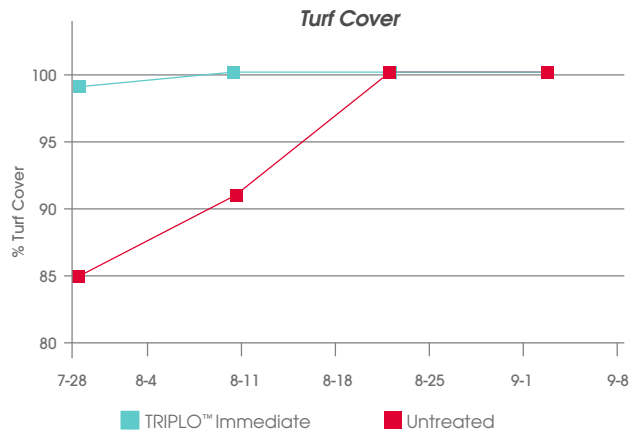

## PERFORMANCE DATA

### PLANT QUALITY & HEALTH

Healthy turfgrass is more aesthetically pleasing to players and customers. The quality of turf plots treated with TRIPLO at Purdue University was superior to that of the quality of untreated plots.

### POST-APPLICATION IRRIGATION

The performance of some products can be negatively affected by delayed irrigation after application. Research conducted in Utah shows that delayed irrigation did not affect the volumetric water content of soils treated with TRIPLO.

### TURF COVER

Localized dry spot reduces turfgrass cover and negatively affects the aesthetics and playability of turf surfaces. TRIPLO treatments on turfgrass in Utah had superior cover compared to the untreated control.