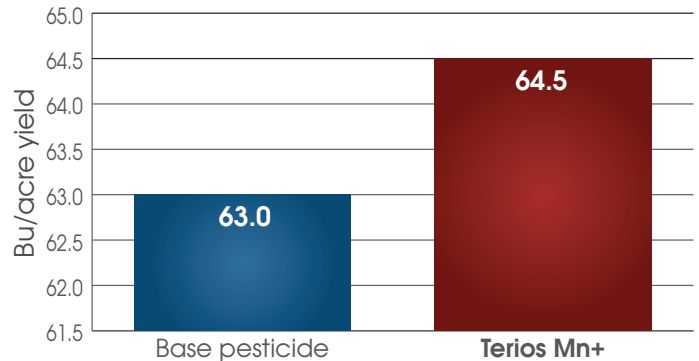

### GUARANTEED ANALYSIS:

|                                    |      |
|------------------------------------|------|
| Total Nitrogen (N) .....           | 7.5% |
| 3.8% Ammoniacal Nitrogen           |      |
| 3.7% Urea Nitrogen                 |      |
| Sulfur (S) .....                   | 0.7% |
| 0.7% Combined Sulfur (S)           |      |
| Boron (B).....                     | 0.2% |
| 0.2% Water Soluble Boron (B)       |      |
| Copper (Cu) .....                  | 1.5% |
| 1.5% Chelated Copper (Cu)          |      |
| Manganese (Mn) .....               | 3.0% |
| 3.0% Chelated Manganese (Mn)       |      |
| Molybdenum (Mo).....               | 0.1% |
| 0.1% Water Soluble Molybdenum (Mo) |      |
| Zinc (Zn) .....                    | 1.0% |
| 1.0% Chelated Zinc (Zn)            |      |

### USE RATE: Soybeans

TERIOS Mn+ ..... 1.50 fl. oz./CWT

2013 – 2018 Trial Summary  
25 Locations

2014 – 2018 Trial Summary  
21 Locations