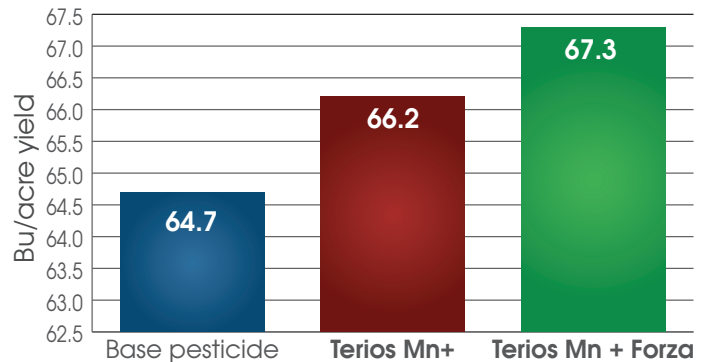

### GUARANTEED ANALYSIS:

|                                    |      |
|------------------------------------|------|
| Total Nitrogen (N) .....           | 7.5% |
| 3.8% Ammoniacal Nitrogen           |      |
| 3.7% Urea Nitrogen                 |      |
| Sulfur (S) .....                   | 0.7% |
| 0.7% Combined Sulfur (S)           |      |
| Boron (B).....                     | 0.2% |
| 0.2% Water Soluble Boron (B)       |      |
| Copper (Cu) .....                  | 1.5% |
| 1.5% Chelated Copper (Cu)          |      |
| Manganese (Mn) .....               | 3.0% |
| 3.0% Chelated Manganese (Mn)       |      |
| Molybdenum (Mo).....               | 0.1% |
| 0.1% Water Soluble Molybdenum (Mo) |      |
| Zinc (Zn) .....                    | 1.0% |
| 1.0% Chelated Zinc (Zn)            |      |

### USE RATE: Soybeans

TERIOS Mn+ ..... 1.50 fl. oz./CWT

2013 – 2018 Trial Summary  
25 Locations

2014 – 2018 Trial Summary  
21 Locations