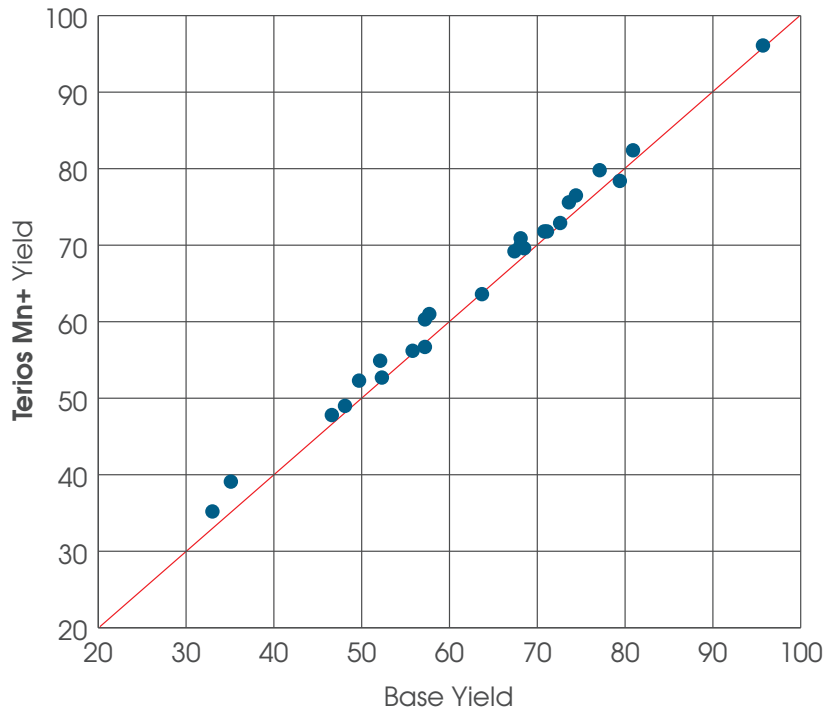

WUXAL® TERIOS Mn⁺

RESEARCH

2013 – 2018 Trial Summary

Average 1.5 Bu Increase

88% Positive Response